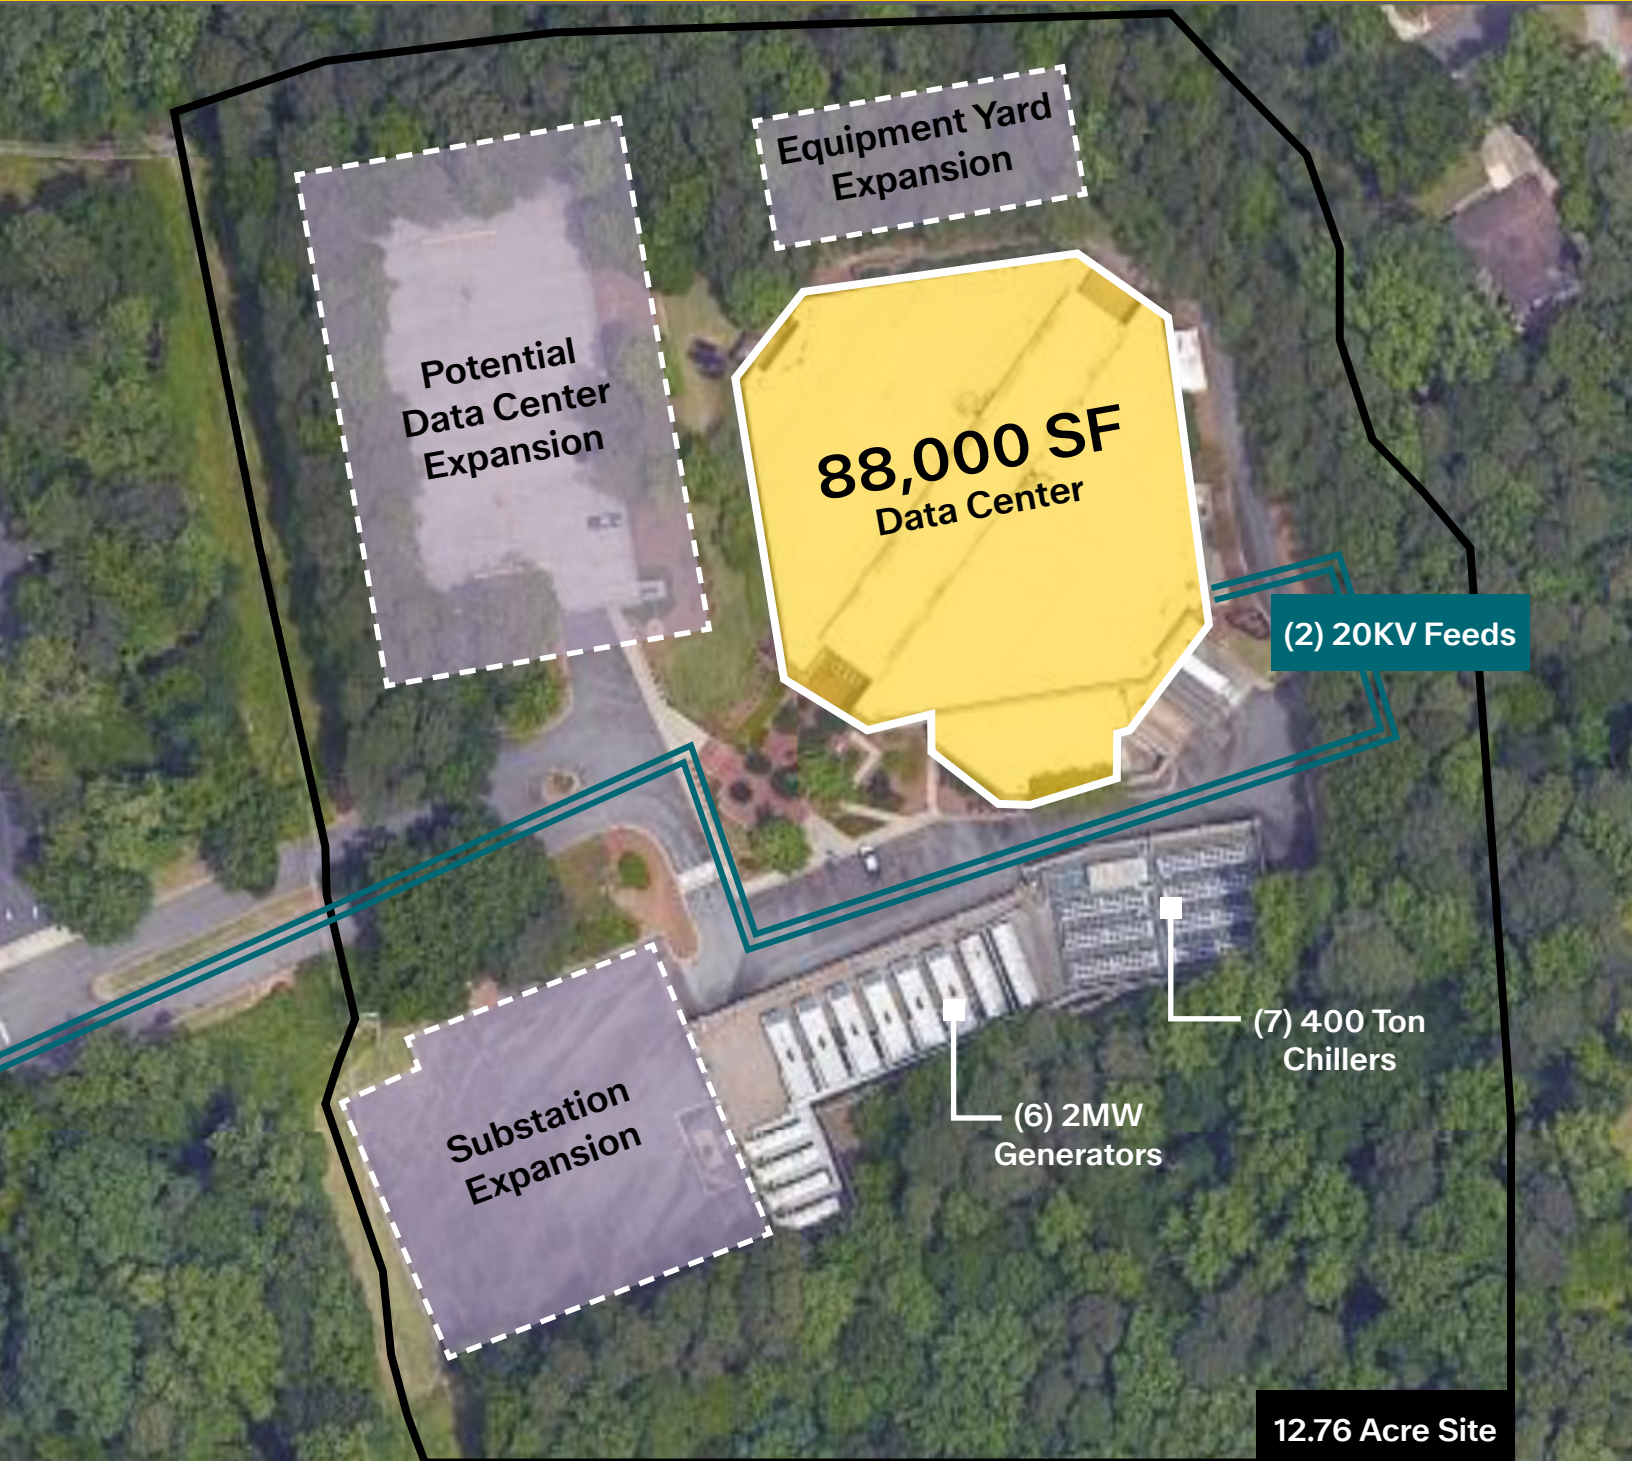

40 Perimeter Center East | Atlanta, GA

Data Center Available

This data center is ideally located in Atlanta's Central Perimeter market.

88,000 square foot Tier III data center for lease

The property boasts 10 MW of power available in 2024 with the potential to be expanded to 53 MW of total power through Georgia Power.

40 Perimeter Center provides tenants with the opportunity to occupy a strategically located state-of-the-art colocation facility, on a 12.76-acre parcel that can support future data center expansion and new development.

Central Perimeter Location

Lincoln

40 PERIMETER CENTER

40 Perimeter Center East | Atlanta, GA

Data Center Campus

12.76 Acre Site

Lincoln

40 PERIMETER CENTER

Building Specs

40 Perimeter Center East | Atlanta, GA

Total Available Square Footage

- 88,000 SF

Power

- There are two (2) 19.8KV power feeds from Georgia Power on a switched configuration between each respective substation power the facility. The feeds are fully redundant as either feed can fully support the facility the 19.8KV redundant transformers step down to 13.2KV, providing 10MVA of usable power.
- The electrical service to the site is via a primary 19.8KV feeder from Perimeter Center Substation. The secondary 19.8KV feeder is coming from their North Shallowford Substation.