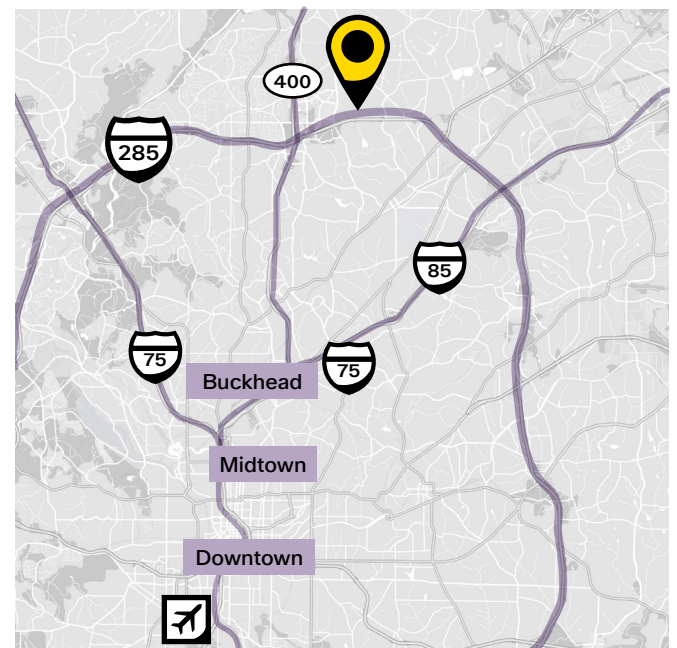

10 MW Data Center Available for Sale

40 PERIMETER CENTER

40 Perimeter Center East | Atlanta, GA 30338

Lincoln

Lincoln Property Company
3340 Peachtree Road, NE
Suite 2550
Atlanta, GA 30326
www.lpc.com

40 PERIMETER CENTER

40 Perimeter Center East | Atlanta, GA

Data Center Available

This data center is ideally located in Atlanta's Central Perimeter market.

88,000 square foot Tier III data center for lease

The property boasts 10 MW of power available in 2024 with the potential to be expanded to 53 MW of total power through Georgia Power.

40 Perimeter Center provides tenants with the opportunity to occupy a strategically located state-of-the-art colocation facility, on a 12.76-acre parcel that can support future data center expansion and new development.

Central Perimeter Location

Lincoln

40 PERIMETER CENTER

40 Perimeter Center East | Atlanta, GA

Data Center Campus

12.76 Acre Site

Lincoln

40 PERIMETER CENTER