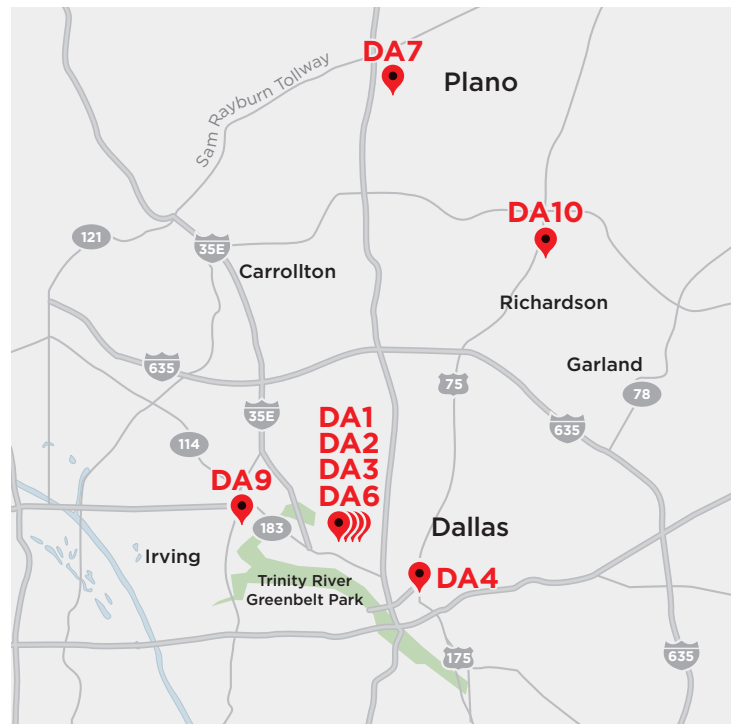

DALLAS IBX® BENEFITS

- The largest Internet Exchange in the South Central U.S.
- Mobile messaging and voice services hub
- Presence of multiple CDNs to improve end-user experience
- The largest Internet Exchange by participants and traffic volume in South Central USA
- Access to mobile messaging and voice service hubs
- Access to Central and South American routes
- Close proximity to the 4th largest City by population—Dallas Ft. Worth